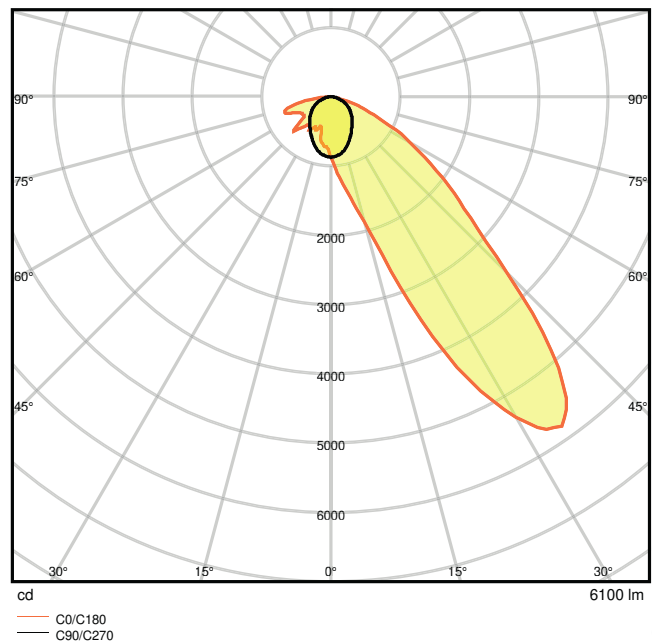

LEDVANCE TruSys LED 53W 6500K WW SI

Dimensions & Weight

Length	1534.00 mm
Width	71.00 mm
Height	53.00 mm
Product weight	1740.00 g

Materials & Colors

Product color	Silver
Housing color	Silver
Body material	Aluminum
Cover material	Polymethylmethacrylate (PMMA)
Light emitting surface material	Polycarbonate (PC)