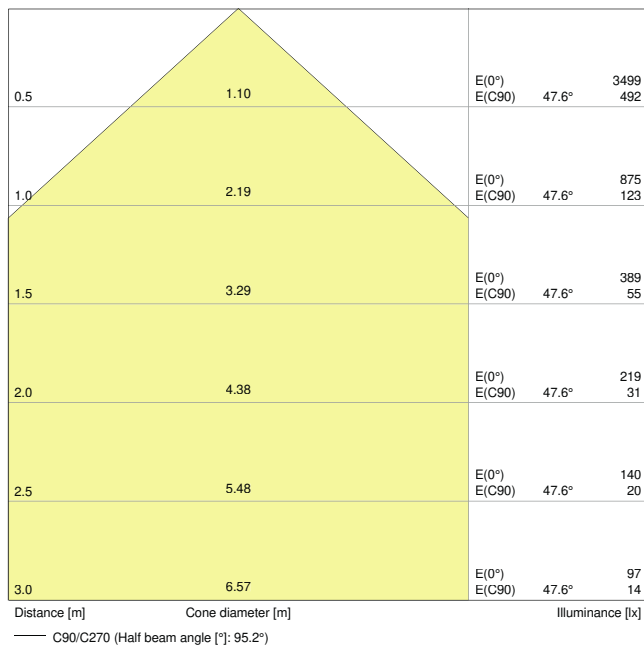

### Product features

- Asymmetric wallwasher light distribution with beam angle 45°
- Luminous efficacy: up to 135 lm/W
- Fixed energy taps for electrical connection
- High-quality aluminum casing
- Type of protection: IP20
- Follows the unified LEDVANCE design language (SCALE design)

### Photometrical data

Luminous flux	6100 lm
Luminous efficacy	115 lm/W
Color temperature	6500 K
Light color (designation)	Cool Daylight
Color rendering index Ra	$\geq 80$
Standard deviation of color matching	$\leq 3$ sdc <sub>m</sub>
Low flicker	Yes
Photobiological safety group acc. to EN62778	RG1
Photobiological safety group acc. to EN62471	RG1
Beam angle	45 °

### Dimensions & Weight

Length	1534.00 mm
Width	71.00 mm
Height	53.00 mm
Product weight	1740.00 g