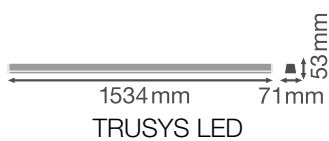

### Photometrical data

Luminous flux	6100 lm
Luminous efficacy	115 lm/W
Color temperature	6500 K
Light color (designation)	Cool Daylight
Color rendering index Ra	$\geq 80$
Standard deviation of color matching	$\leq 3$ sdc <sub>m</sub>
Low flicker	Yes
Photobiological safety group acc. to EN62778	RG1
Photobiological safety group acc. to EN62471	RG1
Beam angle	45 °

### Dimensions & Weight

Length	1534.00 mm
Width	71.00 mm
Height	53.00 mm
Product weight	1740.00 g