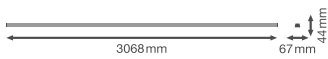

Product benefits

- Simple installation
- High flexibility thanks to three available lengths (1500 mm, 3000 mm, 4500 mm)
- High-value design
- Lightweight design

Product features

- Through wired with 5 core cable
- Different lengths available
- Electrical connection internal at the first luminaire, no external connection unit required
- Anodized surface
- Rigid housing made of aluminum

TECHNICAL DATA

Electrical data

Protection class	I
------------------	---

Dimensions & Weight

Length	3070 mm
Width	67.00 mm
Height	44 mm
Product weight	3000.00 g

TRUSYS ENERGY RAIL 3060 5X2,5
1T

Materials & Colors