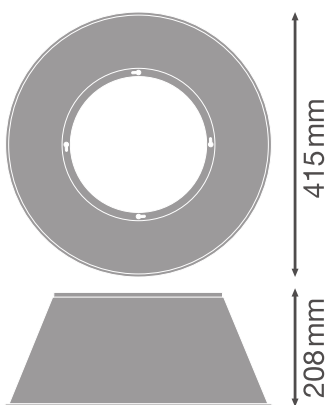

PRODUCT DATASHEET

HB ALU REFLECTOR 93 W

HIGH BAY REFLECTOR GEN 3 | Reflectors for HIGH BAY GEN 3 luminaires

Product features

- High-quality aluminum reflector

TECHNICAL DATA**Photometrical data**

Beam angle	65 °
------------	------

Dimensions & Weight

Diameter	415,0 mm
Height	205.0 mm
Product weight	490.00 g

HB ALU REFLECTOR 93W

Materials & Colors

Product color	Silver
Body material	Aluminum

Application & Mounting

Mounting location	Luminaire
Replaceable light source	No

Tender texts		Document name
	Tender documents	HIGH BAY REFLECTOR GEN 3 93 W-EN

LOGISTICAL DATA

Product code	Packaging unit (Pieces/Unit)	Dimensions (length x width x height)	Gross weight	Volume
4058075507043	Shipping box 2	462 mm x 247 mm x 469 mm	1996.00 g	53.52 dm ³