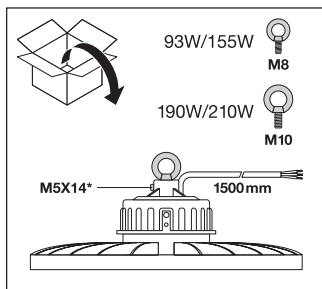

Documents and certificates		Document name
	User instruction / safety instructions	HIGHBAY Gen3
	Declarations of conformity	HB

Tender texts		Document name
	Tender documents	HIGH BAY REFLECTOR GEN 3 93 W-EN

LOGISTICAL DATA

Product code	Packaging unit (Pieces/Unit)	Dimensions (length x width x height)	Gross weight	Volume
4058075507043	Shipping box 2	462 mm x 247 mm x 469 mm	1996.00 g	53.52 dm³

The mentioned product code describes the smallest quantity unit which can be ordered. One shipping unit can contain one or more single products. When placing an order, for the quantity please enter single or multiples of a shipping unit.

ADDITIONAL CATALOG INFORMATION

References / Links

– For Guarantee see www.ledvance.com/guarantee

DISCLAIMER

Subject to change without notice. Errors and omission excepted. Always make sure to use the most recent release.