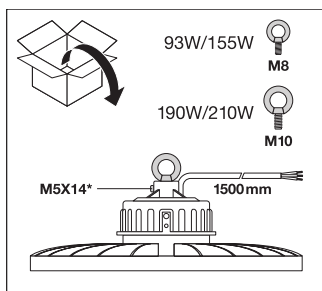

Documents and certificates		Document name
	Declarations of conformity	HB

Tender texts		Document name
	Tender documents	HIGH BAY REFLECTOR GEN 3 155 W - 210 W-EN

LOGISTICAL DATA

Product code	Packaging unit (Pieces/Unit)	Dimensions (length x width x height)	Gross weight	Volume
4058075507050	Shipping box 2	547 mm x 267 mm x 554 mm	2135.00 g	80.91 dm³

The mentioned product code describes the smallest quantity unit which can be ordered. One shipping unit can contain one or more single products. When placing an order, for the quantity please enter single or multiples of a shipping unit.

ADDITIONAL CATALOG INFORMATION

References / Links

– For Guarantee see www.ledvance.com/guarantee

DISCLAIMER

Subject to change without notice. Errors and omission excepted. Always make sure to use the most recent release.