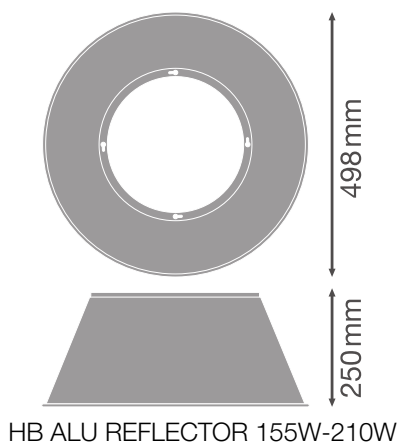

### Photometrical data

Beam angle	65 °
------------	------

### Dimensions & Weight

Diameter	500 mm
Height	81.0 mm
Product weight	635.00 g

**LOGISTICAL DATA**

Product code	Packaging unit (Pieces/Unit)	Dimensions (length x width x height)	Gross weight	Volume
4058075507050	Shipping box 2	547 mm x 267 mm x 554 mm	2135.00 g	80.91 dm <sup>3</sup>