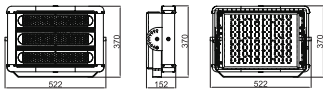

### Photometrical data

Luminous flux	40500 lm
Luminous efficacy	135 lm/W
Color temperature	4000 K
Light color (designation)	Cool White
Color rendering index Ra	$\geq$ 80
Standard deviation of color matching	< 5 sdc <sub>m</sub>
Luminous intensity	-
Flickering metric (Pst LM)	-
Stroboscope effect metric (SVM)	-
Photobiological safety group acc. to EN62778	RG1
Photobiological safety group acc. to EN62471	RG1
Beam angle	90 °

ECO CLASS HP FLOODLIGHT  
WIDE

Dimensions & Weight

Length	522.00 mm
Width	370.00 mm
Height	152.00 mm
Product weight	10500.00 g
Cable length	1000 mm

HP FLOODLIGHT 300W

Materials & Colors

Product color	Black
Housing color	Black
Body material	Aluminum
Cover material	Polycarbonate (PC)
Light emitting surface material	Polycarbonate (PC)
Glow Wire Test according to IEC 60695-2-12	650 °C
Mercury content	0.0 mg