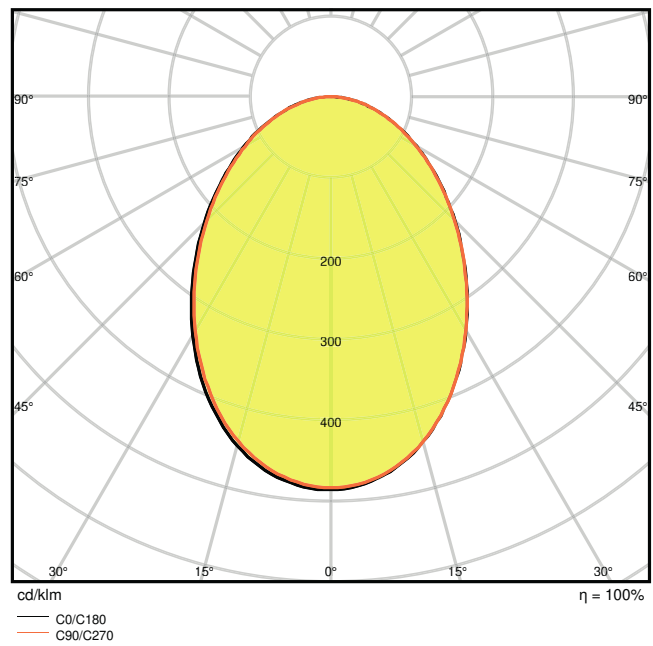

Photometrical data

Luminous flux	480 lm
Luminous efficacy	35 lm/W
Color temperature	3000 K
Light color (designation)	Warm White
Color rendering index Ra	≥ 80
Standard deviation of color matching	< 6 sdc _m
Photobiological safety group acc. to EN62778	RG0
Photobiological safety group acc. to EN62471	RG0
Beam angle	100 °

O Surface RD 13W3000K GY IP54

4058075074897 O Surface RD 13W3000K GY IP54

Dimensions & Weight

Diameter	202.00 mm
Height	45.00 mm
Product weight	770.00 g

O SURFACE RD 13W/3000K GY
IP54

Materials & Colors

Product color	Gray
Housing color	Gray
Body material	Aluminum
Cover material	Polycarbonate (PC)
Mercury content	0.0 mg