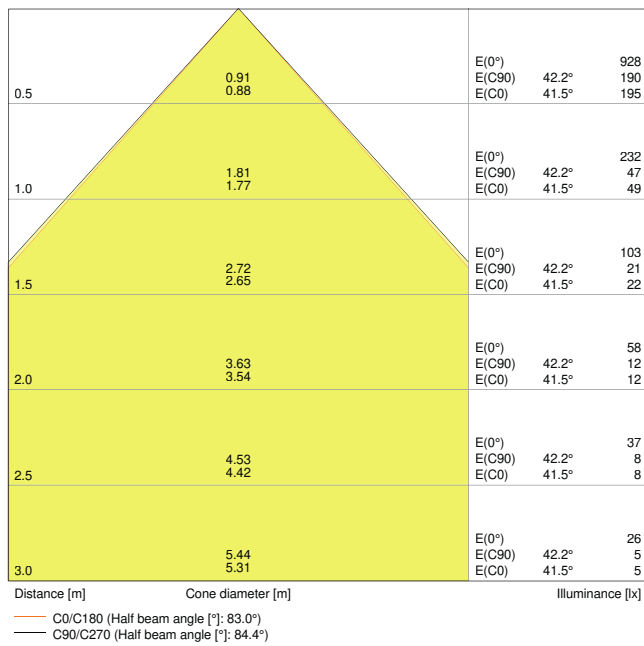

Photometrical data

Luminous flux	480 lm
Luminous efficacy	35 lm/W
Color temperature	3000 K
Light color (designation)	Warm White
Color rendering index Ra	≥ 80
Standard deviation of color matching	< 6 sdc _m
Photobiological safety group acc. to EN62778	RG0
Photobiological safety group acc. to EN62471	RG0
Beam angle	100 °

O Surface RD 13W3000K GY IP54

4058075074897 O Surface RD 13W3000K GY IP54

Dimensions & Weight

Diameter	202.00 mm
Height	45.00 mm
Product weight	770.00 g

O SURFACE RD 13W/3000K GY
IP54

Materials & Colors

Product color	Gray
Housing color	Gray
Body material	Aluminum
Cover material	Polycarbonate (PC)
Mercury content	0.0 mg