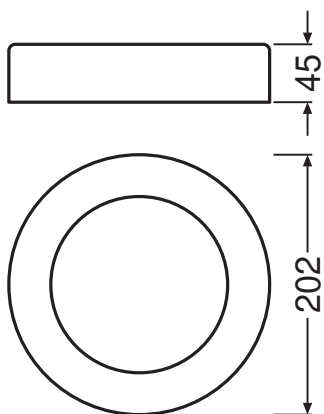

Photometrical data

Luminous flux	480 lm
Luminous efficacy	35 lm/W
Color temperature	3000 K
Light color (designation)	Warm White
Color rendering index Ra	≥ 80
Standard deviation of color matching	< 6 sdc _m
Photobiological safety group acc. to EN62778	RG0
Photobiological safety group acc. to EN62471	RG0
Beam angle	100 °

O Surface RD 13W3000K GY IP54

4058075074897 O Surface RD 13W3000K GY IP54

Dimensions & Weight

Diameter	202.00 mm
Height	45.00 mm
Product weight	770.00 g

O SURFACE RD 13W/3000K GY
IP54

Materials & Colors

Product color	Gray
Housing color	Gray
Body material	Aluminum
Cover material	Polycarbonate (PC)
Mercury content	0.0 mg