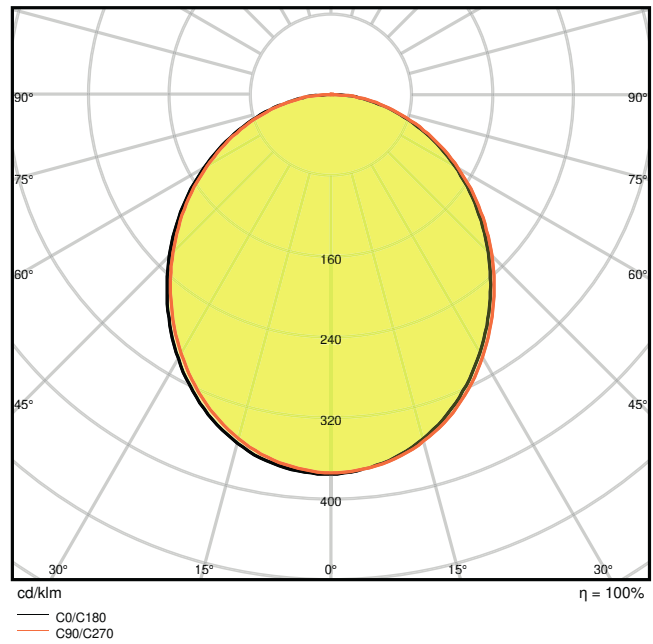

Photometrical data

Luminous flux	480 lm
Luminous efficacy	35 lm/W
Color temperature	3000 K
Light color (designation)	Warm White
Color rendering index Ra	≥ 80
Standard deviation of color matching	< 6 sdc _m
Photobiological safety group acc. to EN62778	RG0
Photobiological safety group acc. to EN62471	RG0
Beam angle	100 °

0.5	1.28 1.29	E(0°) 711 E(C90) 83 E(C0) 82
1.0	2.57 2.58	E(0°) 178 E(C90) 21 E(C0) 20
1.5	3.85 3.87	E(0°) 79 E(C90) 9 E(C0) 9
2.0	5.14 5.16	E(0°) 44 E(C90) 5 E(C0) 5
2.5	6.42 6.45	E(0°) 28 E(C90) 3 E(C0) 3
3.0	7.71 7.74	E(0°) 20 E(C90) 2 E(C0) 2

Distance [m] Cone diameter [m] Illuminance [lx]

— C0/C180 (Half beam angle [°]: 104.4°)
— C90/C270 (Half beam angle [°]: 104.2°)

O Surface SQ 13W3000K GY IP54

4058075074934 O Surface SQ 13W3000K GY IP54

Dimensions & Weight