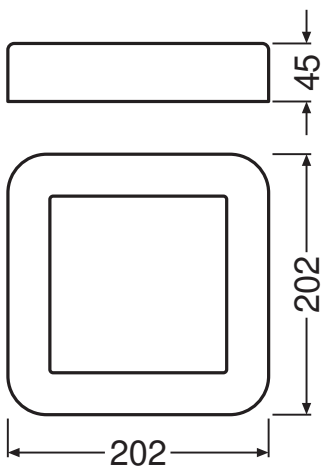

Photometrical data

Luminous flux	480 lm
Luminous efficacy	35 lm/W
Color temperature	3000 K
Light color (designation)	Warm White
Color rendering index Ra	≥ 80
Standard deviation of color matching	< 6 sdc _m
Photobiological safety group acc. to EN62778	RG0
Photobiological safety group acc. to EN62471	RG0
Beam angle	100 °

0.5	1.28 1.29	E(0°) 711 E(C90) 83 E(C0) 82
1.0	2.57 2.58	E(0°) 178 E(C90) 21 E(C0) 20
1.5	3.85 3.87	E(0°) 79 E(C90) 9 E(C0) 9
2.0	5.14 5.16	E(0°) 44 E(C90) 5 E(C0) 5
2.5	6.42 6.45	E(0°) 28 E(C90) 3 E(C0) 3
3.0	7.71 7.74	E(0°) 20 E(C90) 2 E(C0) 2

Distance [m] Cone diameter [m] Illuminance [lx]

— C0/C180 (Half beam angle [°]: 104.4°)
— C90/C270 (Half beam angle [°]: 104.2°)

O Surface SQ 13W3000K GY IP54

4058075074934 O Surface SQ 13W3000K GY IP54

Dimensions & Weight

Length	202.00 mm
Width	202.00 mm
Height	45.00 mm
Product weight	910.00 g

O SURFACE SQ 13W/3000K GY
IP54

Materials & Colors

Product color	Gray
Housing color	Gray
Body material	Aluminum
Cover material	Polycarbonate (PC)
Mercury content	0.0 mg