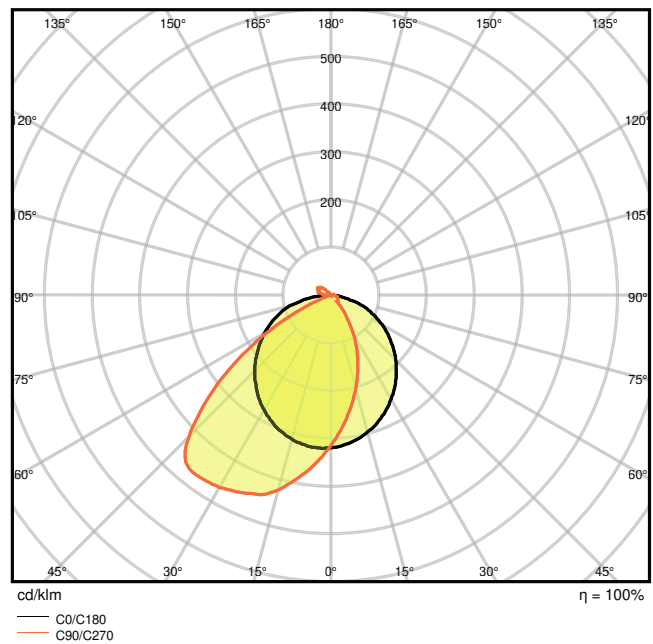

4058075075016 O Facade IND RD 13W3000K GY IP54