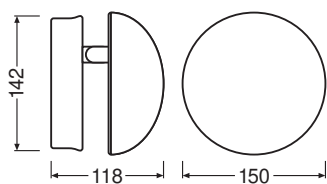

**Photometrical data**

Luminous flux	480 lm
Luminous efficacy	35 lm/W
Color temperature	3000 K
Light color (designation)	Warm White
Color rendering index Ra	$\geq 80$
Standard deviation of color matching	< 6 sdc <sub>m</sub>
Photobiological safety group acc. to EN62778	RG0
Photobiological safety group acc. to EN62471	RG0
Beam angle	240 °

O Facade IND RD 13W3000K GY IP54

4058075075016 O Facade IND RD 13W3000K GY IP54

Dimensions & Weight

Diameter	150.00 mm
Height	118.00 mm
Product weight	790.00 g

O FACADE IND RD 13W/3000K GY IP54

Materials & Colors