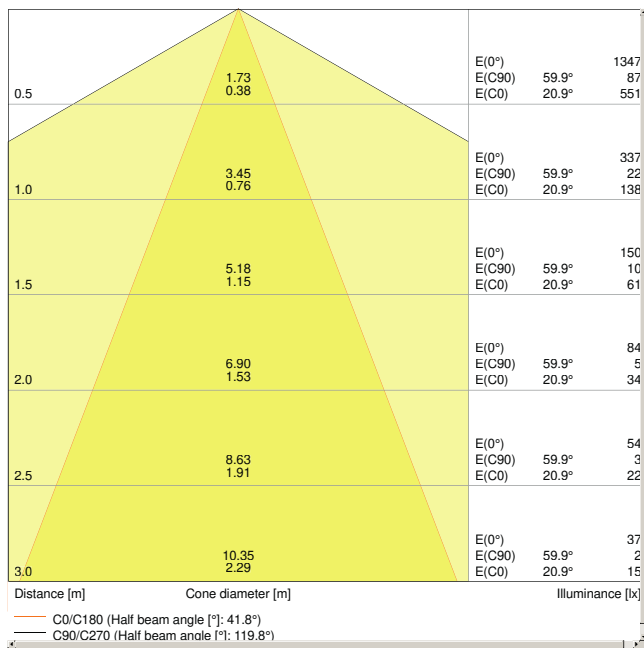

**Photometrical data**

Luminous flux	480 lm
Luminous efficacy	35 lm/W
Color temperature	3000 K
Light color (designation)	Warm White
Color rendering index Ra	$\geq 80$
Standard deviation of color matching	< 6 sdc <sub>m</sub>
Photobiological safety group acc. to EN62778	RG0
Photobiological safety group acc. to EN62471	RG0
Beam angle	240 °