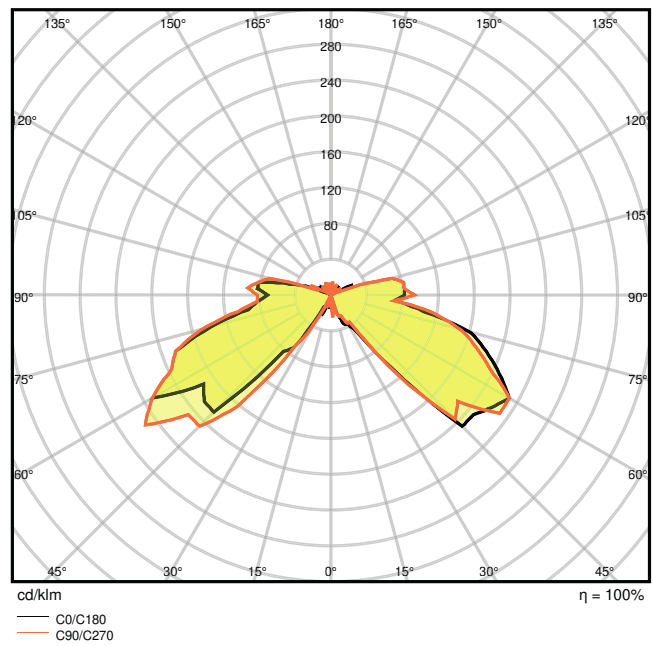

TECHNICAL DATA**Electrical data**

Nominal wattage	6.00 W
Nominal voltage	220...240 V
Mains frequency	50...60 Hz
Nominal current	60 mA
Max. number of luminaires per miniature circuit breaker B16	38
Max. number of luminaires per miniature circuit breaker C10	54
Max. number of luminaires per miniature circuit breaker C16	34
Power factor λ	> 0.5
Protection class	II
Operating mode	Mains voltage

Photometrical data

Luminous flux	360 lm
Luminous efficacy	60 lm/W
Color temperature	3000 K
Light color (designation)	Warm White
Color rendering index Ra	≥ 80
Standard deviation of color matching	< 6 sdc _m
Photobiological safety group acc. to EN62778	RG0
Photobiological safety group acc. to EN62471	RG0
Beam angle	160 °

Distance [m]	Cone diameter [m]	Illuminance [lx]
0.5	4.55 5.73	E(0°) 3 E(C90) 2 E(C0) 1
1.0	9.10 11.46	E(0°) 1 E(C90) 0 E(C0) 0
1.5	13.64 17.19	E(0°) 0 E(C90) 0 E(C0) 0
2.0	18.19 22.92	E(0°) 0 E(C90) 0 E(C0) 0
2.5	22.74 28.65	E(0°) 0 E(C90) 0 E(C0) 0
3.0	27.29 34.38	E(0°) 0 E(C90) 0 E(C0) 0

— C0/C180 (Half beam angle [°]: 160.2°)
— C90/C270 (Half beam angle [°]: 155.2°)

O Facade Pole 6W3000K SST IP44

4058075075092 O Facade Pole 6W3000K SST IP44

Dimensions & Weight

Length	138.00 mm
Width	102.00 mm
Height	135.00 mm
Product weight	470.00 g