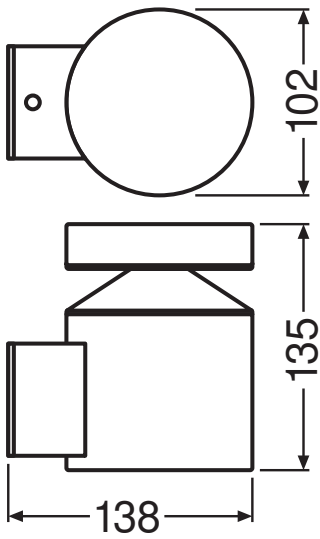

Photometrical data

Luminous flux	360 lm
Luminous efficacy	60 lm/W
Color temperature	3000 K
Light color (designation)	Warm White
Color rendering index Ra	≥ 80
Standard deviation of color matching	< 6 sdc _m
Photobiological safety group acc. to EN62778	RG0
Photobiological safety group acc. to EN62471	RG0
Beam angle	160 °

Distance [m]	Cone diameter [m]	Illuminance [lx]
0.5	4.55 5.73	E(0°) 3 E(C90) 2 E(C0) 1
1.0	9.10 11.46	E(0°) 1 E(C90) 0 E(C0) 0
1.5	13.64 17.19	E(0°) 0 E(C90) 0 E(C0) 0
2.0	18.19 22.92	E(0°) 0 E(C90) 0 E(C0) 0
2.5	22.74 28.65	E(0°) 0 E(C90) 0 E(C0) 0
3.0	27.29 34.38	E(0°) 0 E(C90) 0 E(C0) 0

— C0/C180 (Half beam angle [°]: 160.2°)
— C90/C270 (Half beam angle [°]: 155.2°)

O Facade Pole 6W3000K SST IP44

4058075075092 O Facade Pole 6W3000K SST IP44

Dimensions & Weight

Length	138.00 mm
Width	102.00 mm
Height	135.00 mm
Product weight	470.00 g

LOGISTICAL DATA

Product code	Packaging unit (Pieces/Unit)	Dimensions (length x width x height)	Gross weight	Volume
4058075075092	Folding box 1	124 mm x 154 mm x 166 mm	510.00 g	3.17 dm ³
4058075075108	Shipping box 6	380 mm x 175 mm x 320 mm	3291.00 g	21.28 dm ³