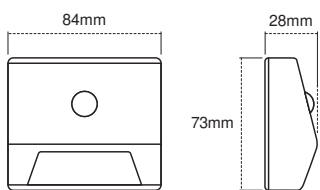

### Photometrical data

Luminous flux	10 lm
Luminous efficacy	40 lm/W
Color temperature	4000 K
Light color (designation)	Cool White
Color rendering index Ra	> 80
Standard deviation of color matching	≤6 sdcn

### Dimensions & Weight

Length	28.00 mm
Width	84.00 mm
Height	73.00 mm
Product weight	95.00 g

PG NIGHTLUX Stair MiPRC

## LOGISTICAL DATA

Product code	Packaging unit (Pieces/Unit)	Dimensions (length x width x height)	Gross weight	Volume
4058075260733	Blister 1	31 mm x 140 mm x 195 mm	115.00 g	0.83 dm <sup>3</sup>
4058075260740	Shipping box 6	198 mm x 154 mm x 210 mm	799.00 g	6.40 dm <sup>3</sup>