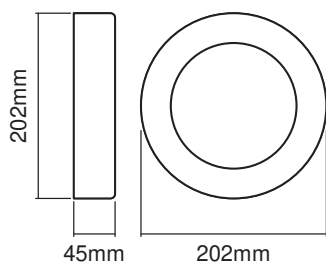

Photometrical data

Luminous flux	480 lm
Total luminous flux of contained light sources	1450 lm
Luminous efficacy	37 lm/W
Color temperature	3000 K
Light color (designation)	Warm White
Color rendering index Ra	> 80
Standard deviation of color matching	≤ 6 sdc _m
Flickering metric (Pst LM)	-
Stroboscope effect metric (SVM)	-
Photobiological safety group acc. to EN62778	RG0
Beam angle	80 °
UGR	< 25

Dimensions & Weight

Diameter	202.00 mm
Length	202.0 mm
Width	202.0 mm
Height	45.00 mm
Product weight	760.00 g

PG ENDURA STYLE Ring MiPRC

Materials & Colors

Product color	Dark gray
Housing color	Dark gray
Body material	Aluminum
Cover material	Polycarbonate (PC)
Mercury content	0.0 mg

LOGISTICAL DATA

Product code	Packaging unit (Pieces/Unit)	Dimensions (length x width x height)	Gross weight	Volume
4058075205215	Folding box 1	65 mm x 237 mm x 228 mm	820.00 g	3.51 dm ³
4058075205222	Shipping box 6	470 mm x 255 mm x 215 mm	5194.00 g	25.77 dm ³